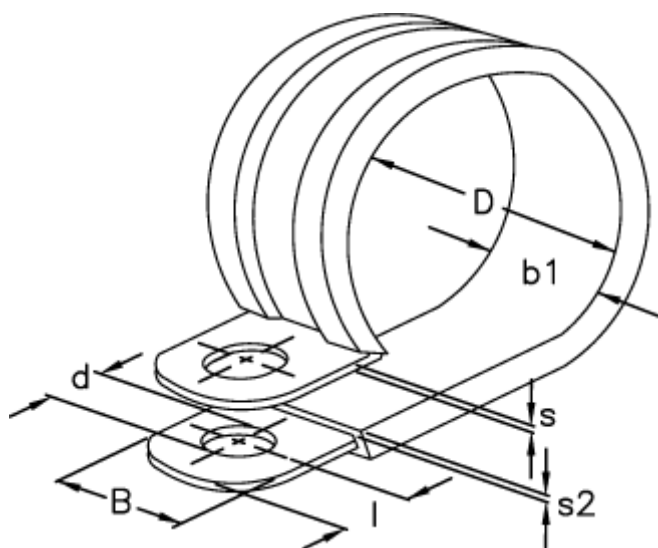

Article number: 029456112038

Description: Norma pipe retaining clip  
RLGU 1. 38/12 W1

## Measures

---

b1	= 15.0
d	= 6.4
Diameter D	= 38
l	= 6
s	= 0.8
s2	= 1.2
Width B	= 12